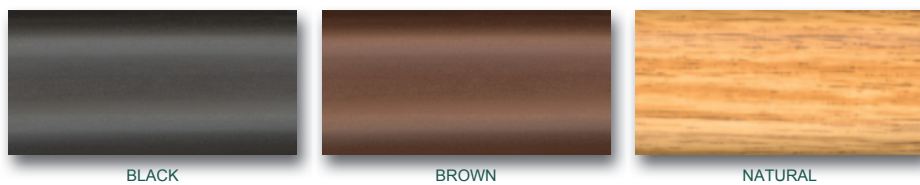

# QUICK SHIP COLORS

COLOR OPTIONS

## QUICK SHIP LAMINATE OPTIONS (FOR TABLE TOPS & CONTOUR BOOTH SEATS)

## QUICK SHIP VINYL TABLE EDGE OPTIONS (FOR TABLE TOPS)

*All efforts have been made to reproduce finish colors, however, due to the printing process, there may be variations from the actual product. For greater accuracy, please request actual product samples to confirm your selection.*